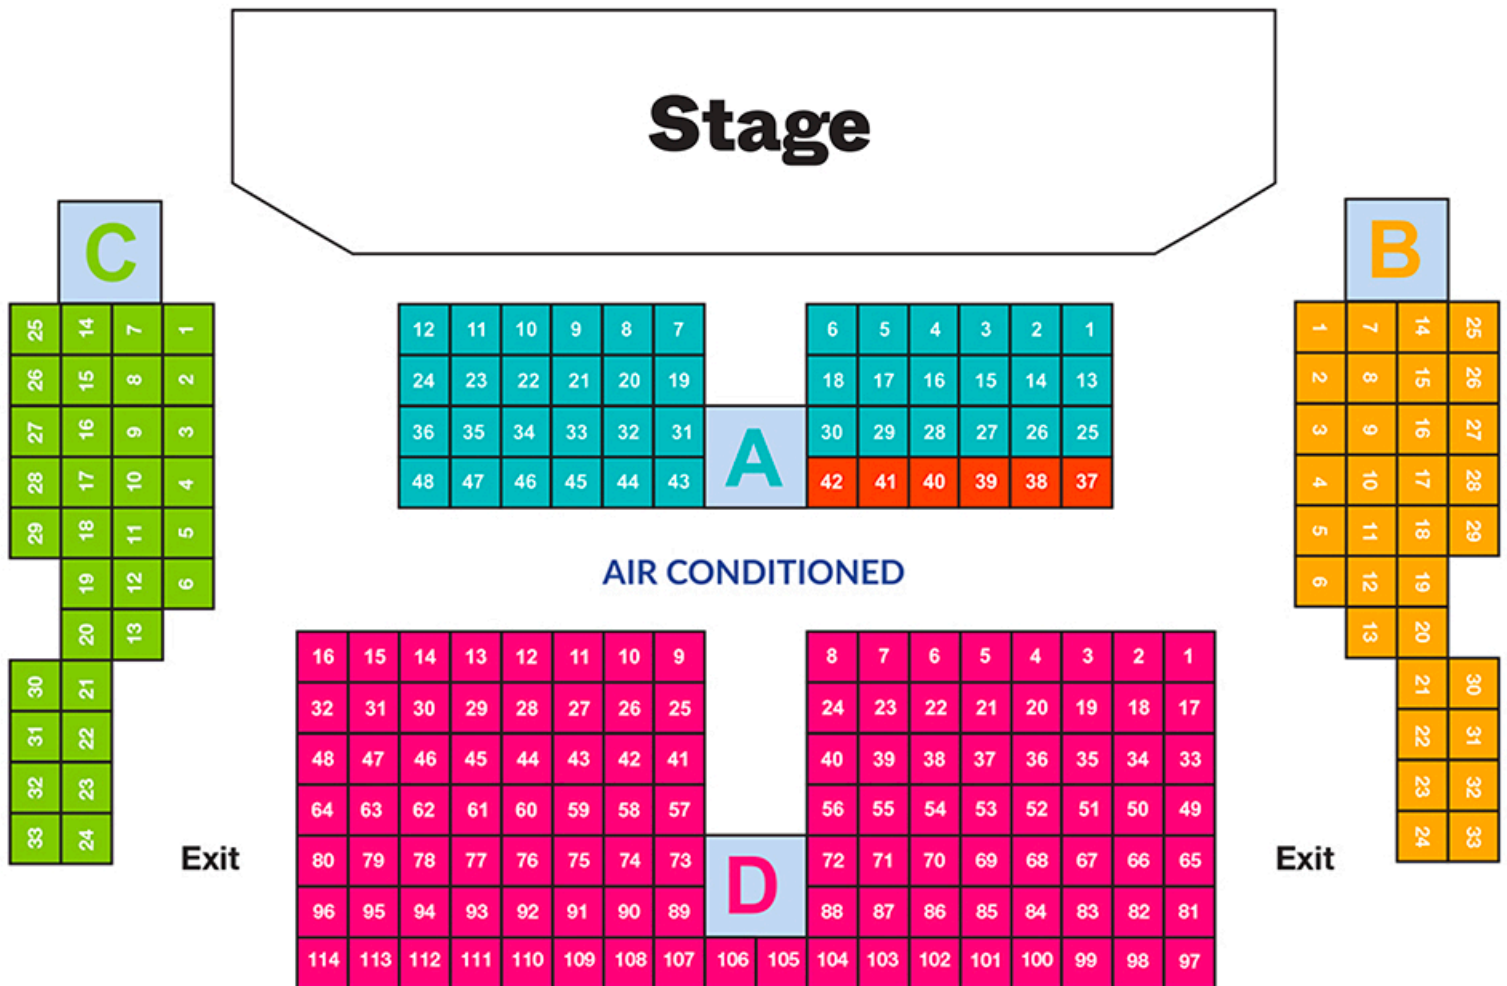

SEATING CHART

 = wheelchair seating 

Please be in your seat 15 minutes before curtain