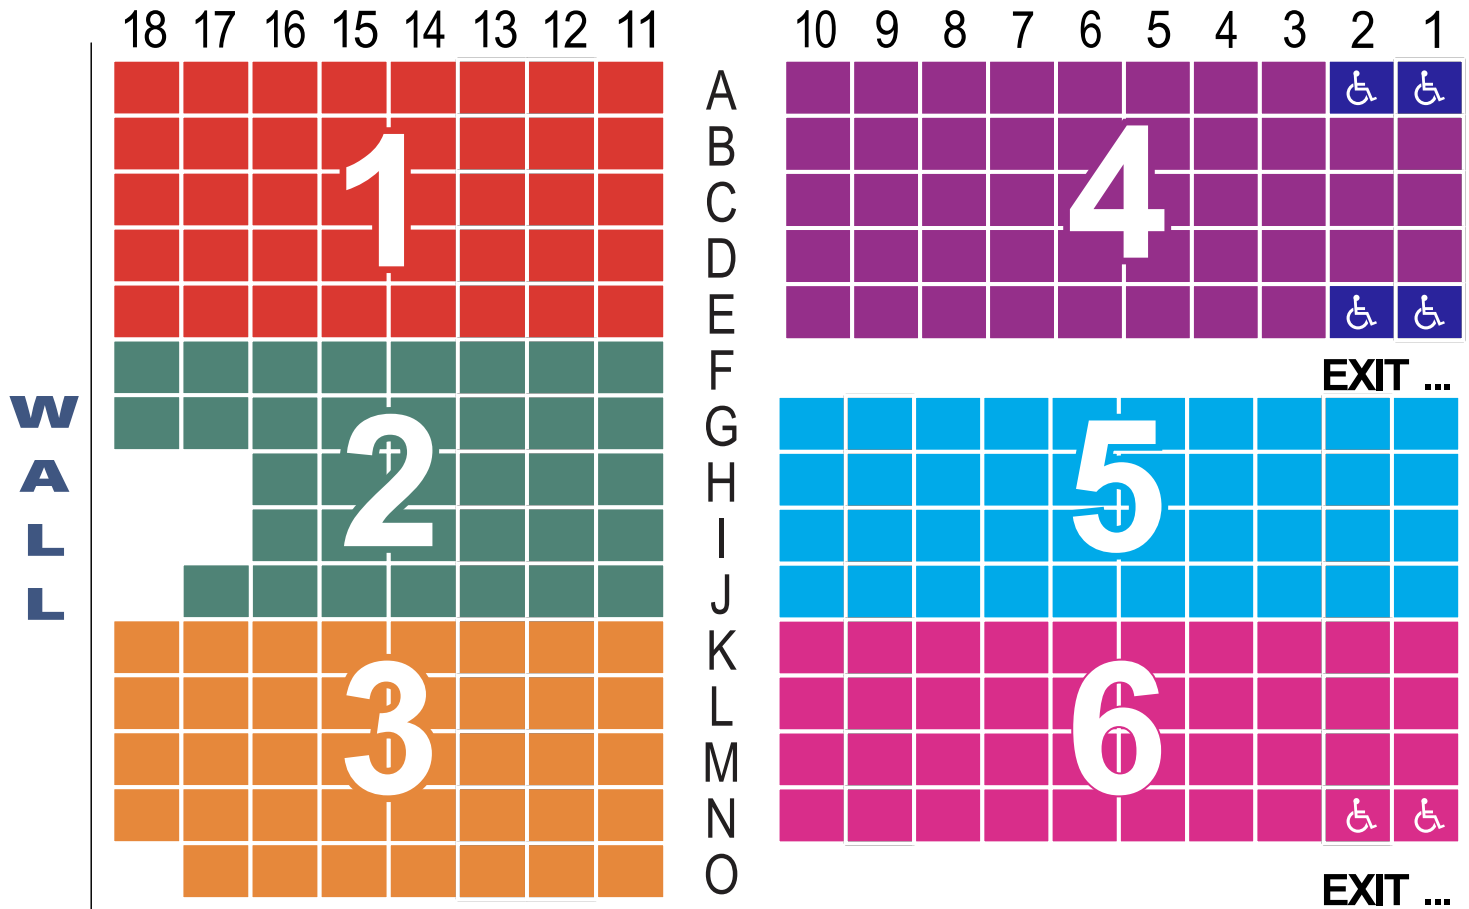

SEATING CHART

Stage

Balcony Level

Stair Access only. Please note that there will be 25+ stairs.

AIR CONDITIONED