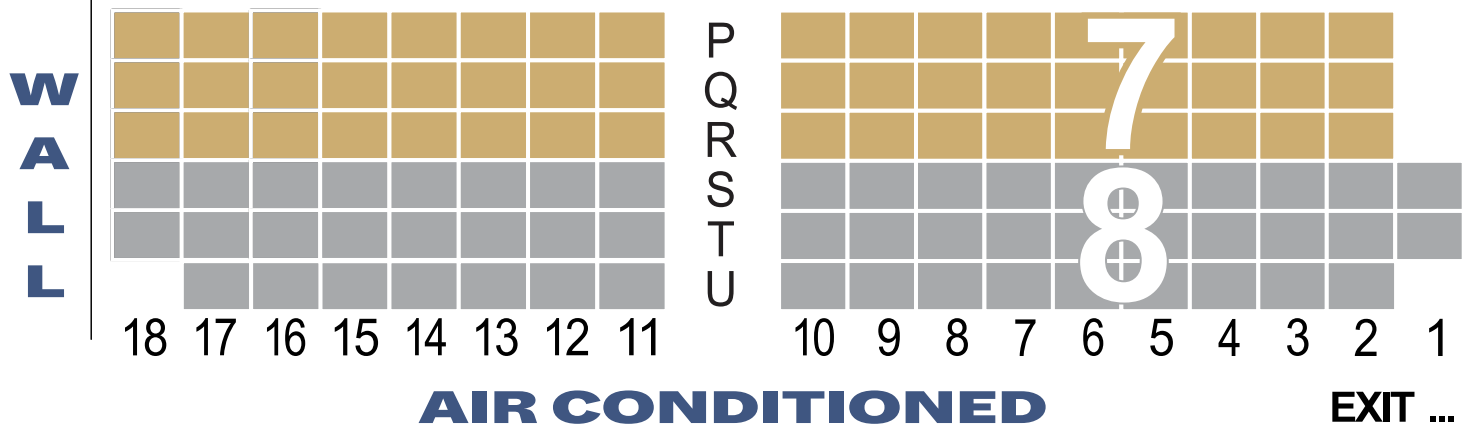

SEATING CHART

Stage

Balcony Level

Stair Access only. Please note that there will be 25+ stairs.

AIR CONDITIONED